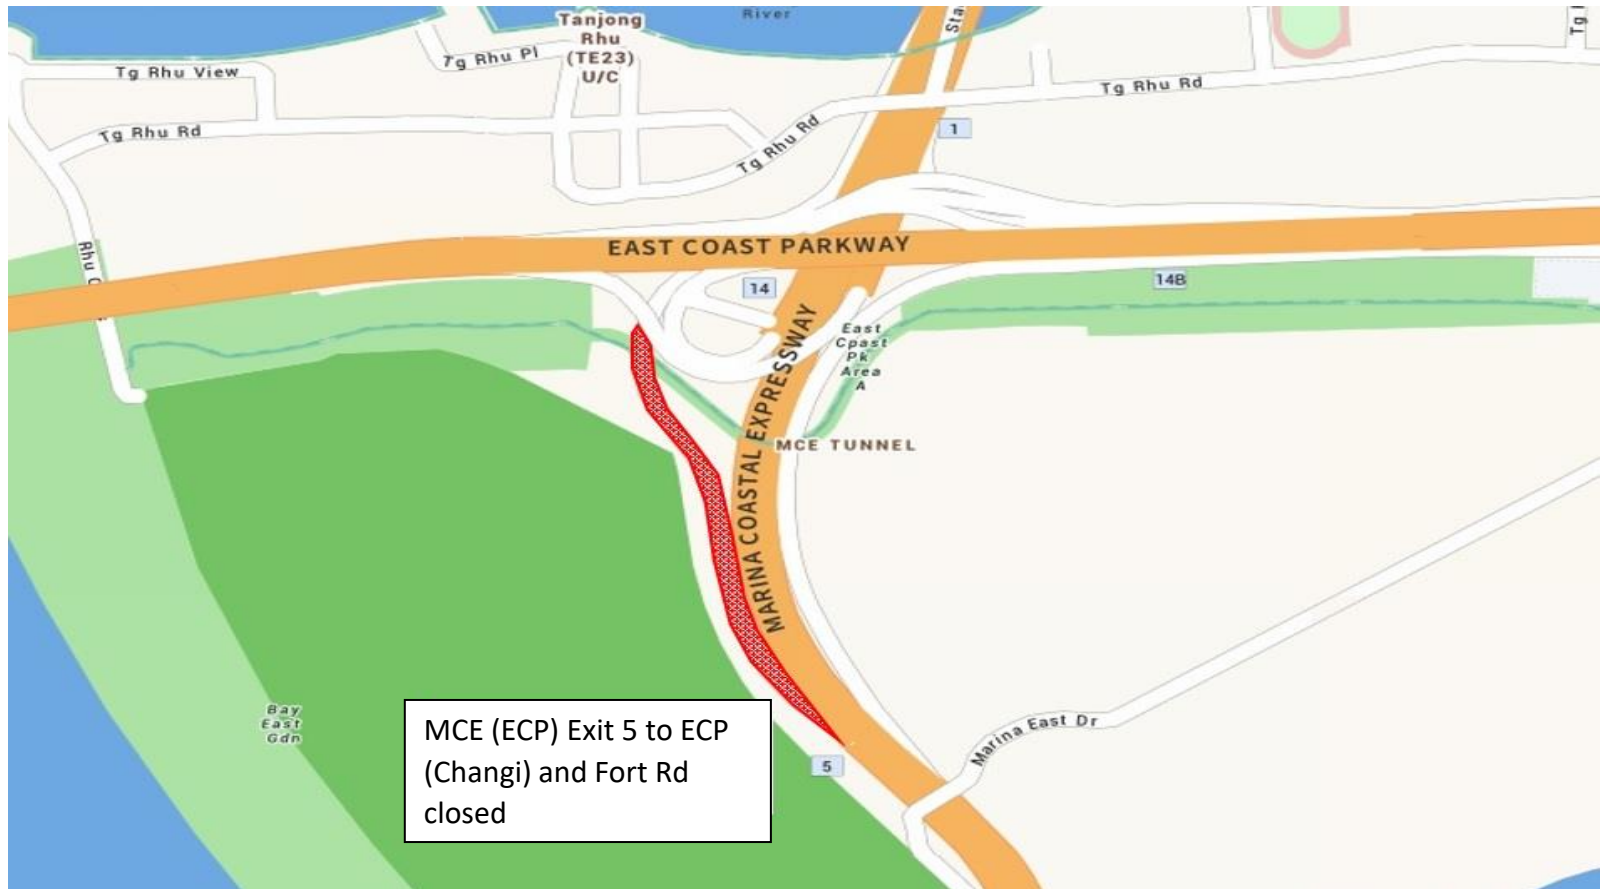

4 January 2023
12.00am to 05.00am

26 January 2023
12.00am to 05.00am

MCE (ECP) Exit 5 to ECP (Changi) and Fort Rd closed